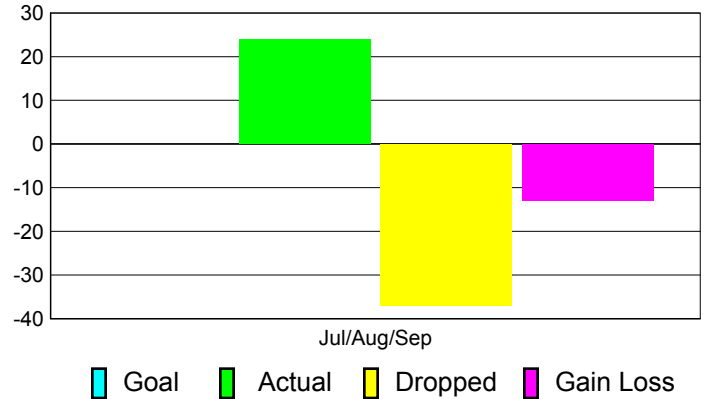

Club Results 2011-2012

Goal, New, Dropped, Gain/Loss

MEMBERSHIP

Membership Results
2011-2012

Membership
2010-2011

Month	Net Memb Goal	Actual New Memb	Actual Dropped Memb	Gain/Loss of Memb	Gain/Loss of Memb
Jul/Aug/Sep		24	-37	-13	-12
Totals		24	-37	-13	-12

Membership Results 2011-2012

Goal, New, Dropped, Gain/Loss

Comparison of Club Gain/Loss

Current Year Compared to the Previous Year

Comparison of Membership Gain/Loss

Current Year Compared to the Previous Year